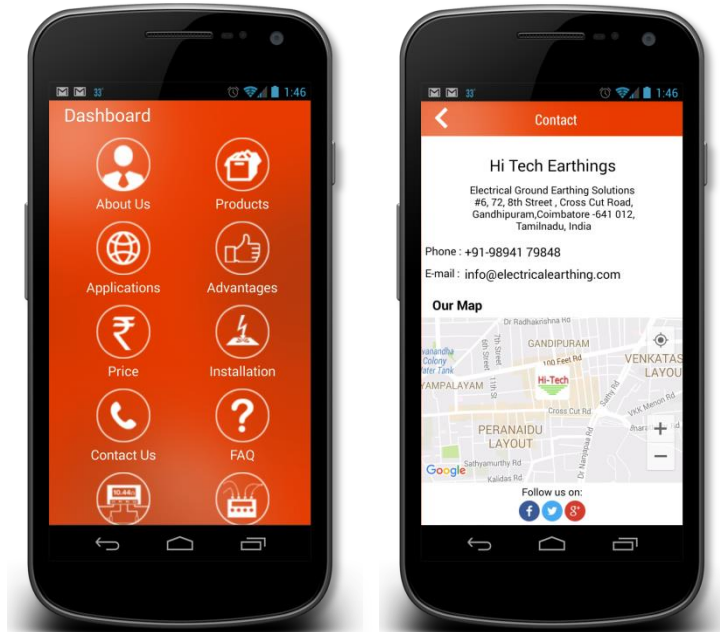

Category >> Manufacturer APP [B2B]

- Electrical Earthing.Com

Category >> Music School App

- DPS Music Academy

Category >> Religious App

- CSI Church App

Category >> Social App

- Discount Finder
- Hospital Finder
- Agri Trade

Business Profile APP

PG Softwares

VPS Law Firm

Manufacturer APP [B2B] Electrical Earthing.Com

Music School App DPS Music Academy

Religious App

CSI Church App

Social App - Discount Finder