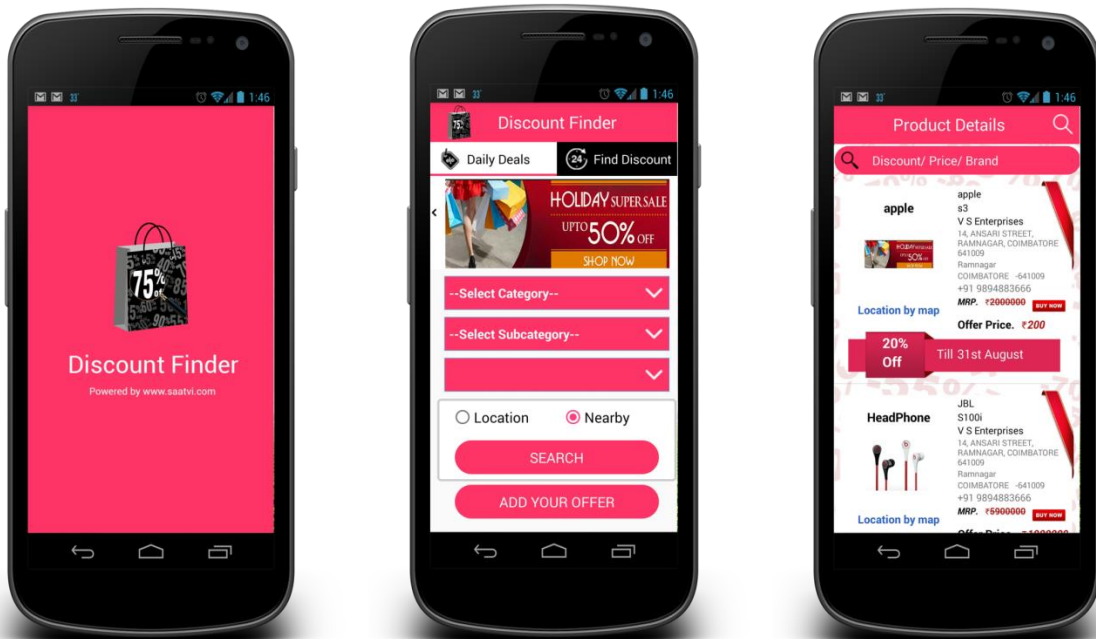

Business Profile APP

PG Softwares

VPS Law Firm

Manufacturer APP [B2B] Electrical Earthing.Com

Music School App DPS Music Academy

Religious App

CSI Church App

Social App - Discount Finder