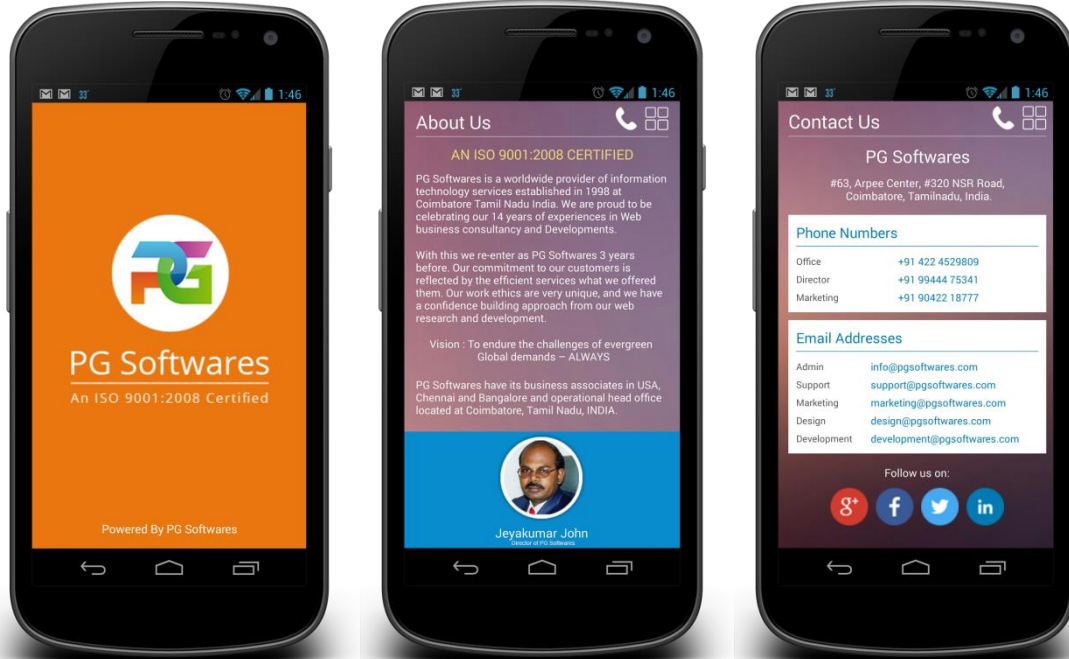

JP Infotech
An ISO 9001:2008 Certified

320, Arpee Center, N.S.R. Road, Saibaba Colony, Coimbatore – 641 011. INDIA

PG SOFTWARES

Android Mobile APP

Portfolio

Category >> Business Profile APP

- PG Softwares
- VPS Law Firm

Category >> Manufacturer APP [B2B]

- Electrical Earthing.Com

Category >> Music School App

- DPS Music Academy

Category >> Religious App

- CSI Church App

Category >> Social App

- Discount Finder
- Hospital Finder
- Agri Trade

Business Profile APP

PG Softwares

VPS Law Firm

Manufacturer APP [B2B] Electrical Earthing.Com

Music School App DPS Music Academy

Religious App

CSI Church App

Social App - Discount Finder