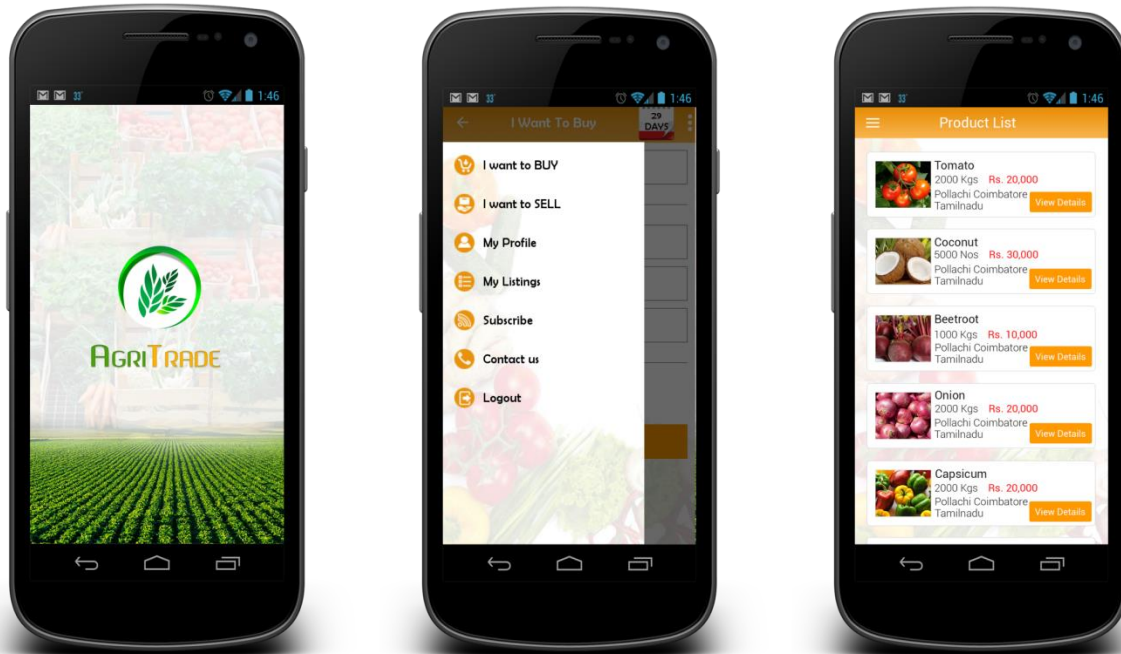

Agri Trade

Hospital Finder