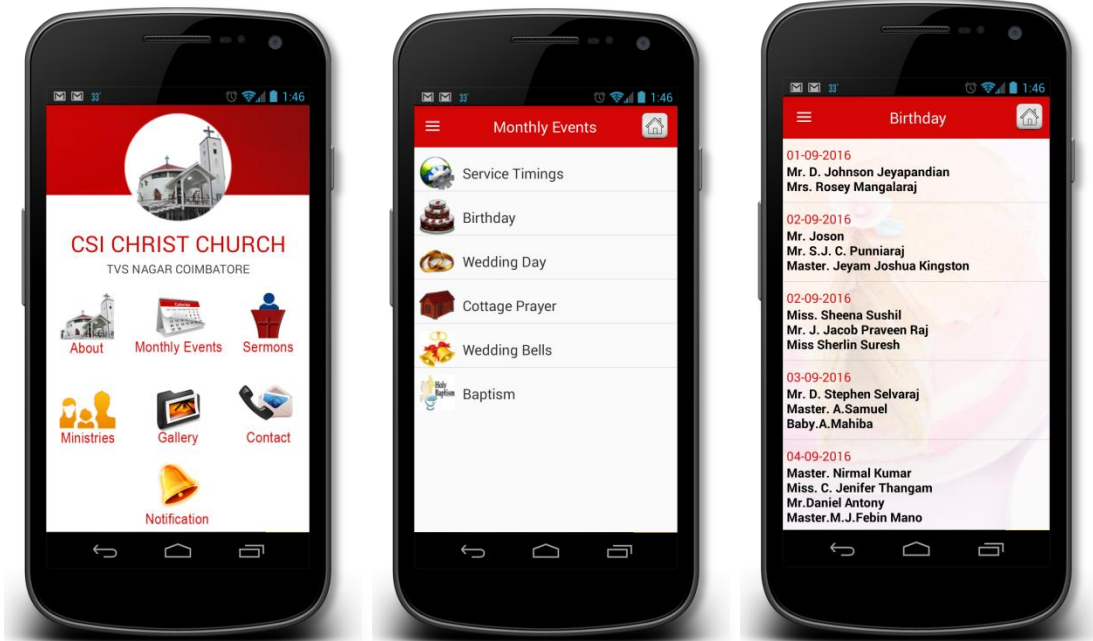

Category >> Manufacturer APP [B2B]

- Electrical Earthing.Com

Category >> Music School App

- DPS Music Academy

Category >> Religious App

- CSI Church App

Category >> Social App

- Discount Finder
- Hospital Finder
- Agri Trade

Business Profile APP

PG Softwares

VPS Law Firm

Manufacturer APP [B2B] Electrical Earthing.Com

Music School App DPS Music Academy

Religious App

CSI Church App

Social App - Discount Finder